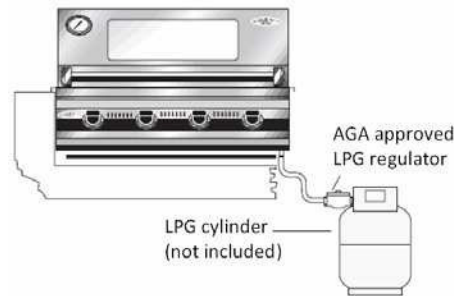

Serious Barbecues

beefeaterbbq.com

Signature SL Built-in BBQ grill

Cut Out Dimensions

For built-in installations: islands, masonry, other non-combustible material structures

Signature SL Built-In BBQs	5 burner	6 burner
Width	1190mm	1345mm
Height	270mm	
Depth (includes 20mm rear ventilation clearance)	520mm	
Minimum Clearance to Combustible Materials	450mm	

Important:

Allow sufficient distance at rear of installation for hood opening clearance requirements

LPG Installation

Natural Gas Installation

BBQ Dimensions

Model Series

➤ **SL4000**

Weight (with hood): 5 burner: 80.0kgs / 6 burner: 88.0kgs