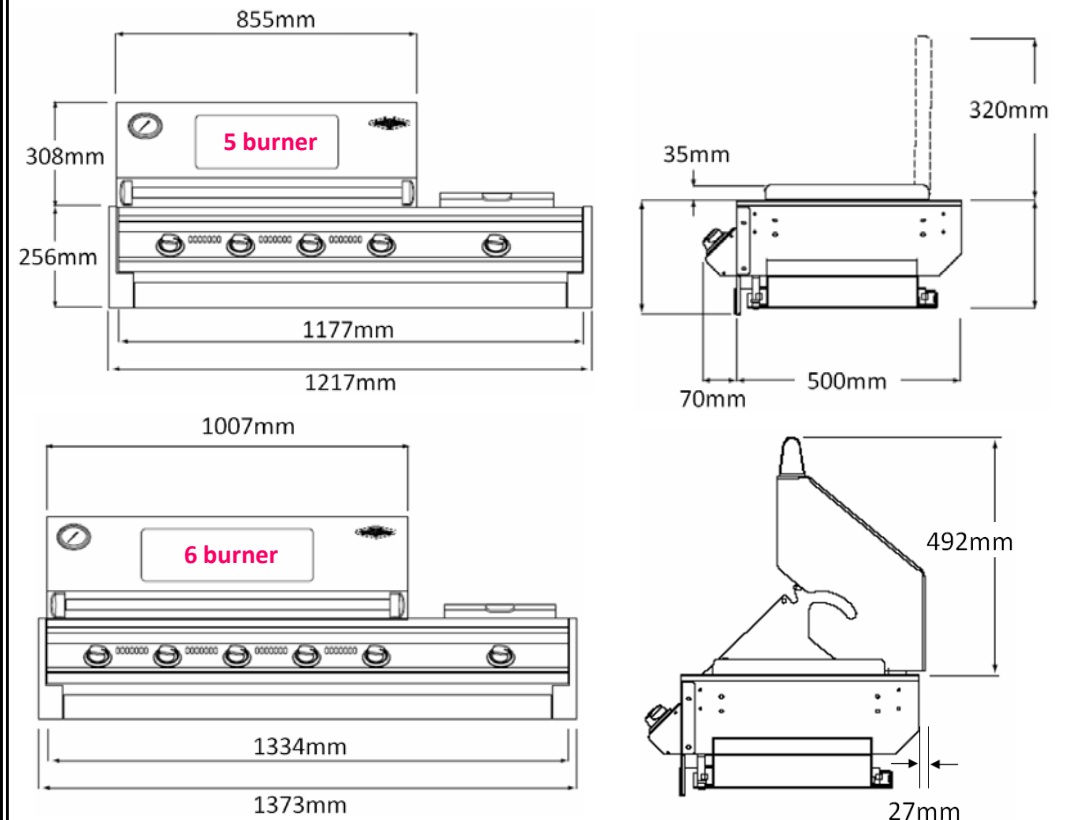

Serious Barbecues

beefeaterbbq.com

Signature SL Built-in BBQ grill

Cut Out Dimensions

For built-in installations: islands, masonry, other non-combustible material structures

Signature SL Built-In BBQs	5 burner	6 burner
Width	1190mm	1345mm
Height	270mm	
Depth (includes 20mm rear ventilation clearance)	520mm	
Minimum Clearance to Combustible Materials	450mm	

Important:

Allow sufficient distance at rear of installation for hood opening clearance requirements

LPG Installation

Natural Gas Installation

BBQ Dimensions

Model Series

➤ **SL4000**

Weight (with hood): 5 burner: 80.0kgs / 6 burner: 88.0kgs