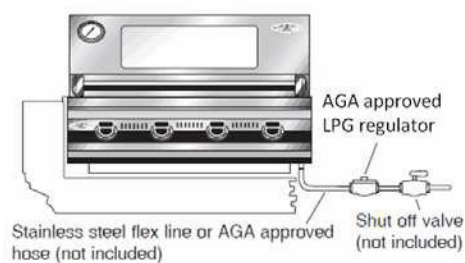

Serious Barbecues

beefeaterbbq.com

Signature SL Built-in BBQ grill

Cut Out Dimensions

For built-in installations: islands, masonry, other non-combustible material structures

Signature SL Built-In BBQs	5 burner	6 burner
Width	1190mm	1345mm
Height	270mm	
Depth (includes 20mm rear ventilation clearance)	520mm	
Minimum Clearance to Combustible Materials	450mm	

Important:

Allow sufficient distance at rear of installation for hood opening clearance requirements

LPG Installation

Natural Gas Installation

BBQ Dimensions

Model Series

➤ **SL4000**

Weight (with hood): 5 burner: 80.0kgs / 6 burner: 88.0kgs