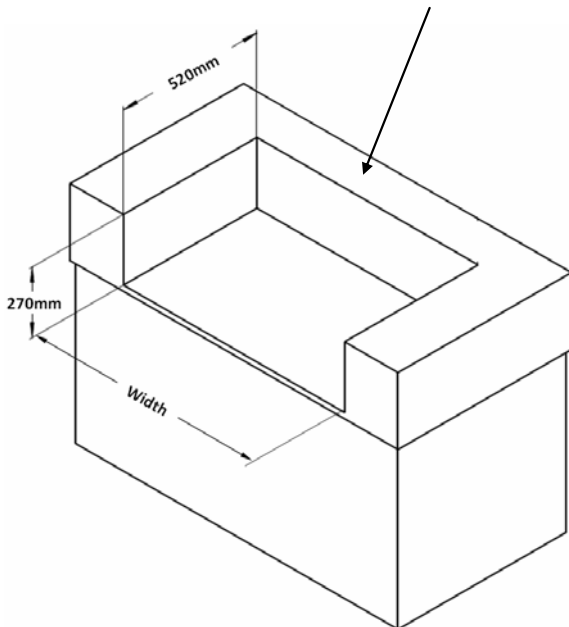

Serious Barbecues

beefeaterbbq.com

Signature SL Built-in BBQ grill

Cut Out Dimensions

For built-in installations: islands, masonry, other non-combustible material structures

Signature SL Built-In BBQs	5 burner	6 burner
Width	1190mm	1345mm
Height	270mm	
Depth (includes 20mm rear ventilation clearance)	520mm	
Minimum Clearance to Combustible Materials	450mm	

Important:

Allow sufficient distance at rear of installation for hood opening clearance requirements

LPG Installation

Natural Gas Installation

BBQ Dimensions

Model Series

➤ **SL4000**

Weight (with hood): 5 burner: 80.0kgs / 6 burner: 88.0kgs